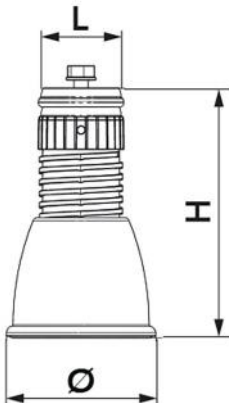

DATASHEET

rev. 01 - 21/09/2022

MADE IN ITALY

GENIUS 1000R HIGH ARTICULATED

adjustable and articulated floor-standing
foot

11105365

TECHNICAL SPECIFICATIONS:

- Material: glass-filled nylon
- Double anti-vibration damper supplied
- High mechanical strength
- Height adjustment ring nut from 175 to 220 mm
- Fastening with M10 screws
- Non-slip knurling adjustment
- Load capacity up to 1000 kg

DIMENSIONS

CODE	L [mm]	H [mm]	Ø [mm]
11105365	105	175 - 220	105

ITEMS

CODE	DESCRIPTION
11105365	ADJUSTABLE SWIVEL FOOT MOUNT" GENIUS 1000R HIGH ARTICULATED"